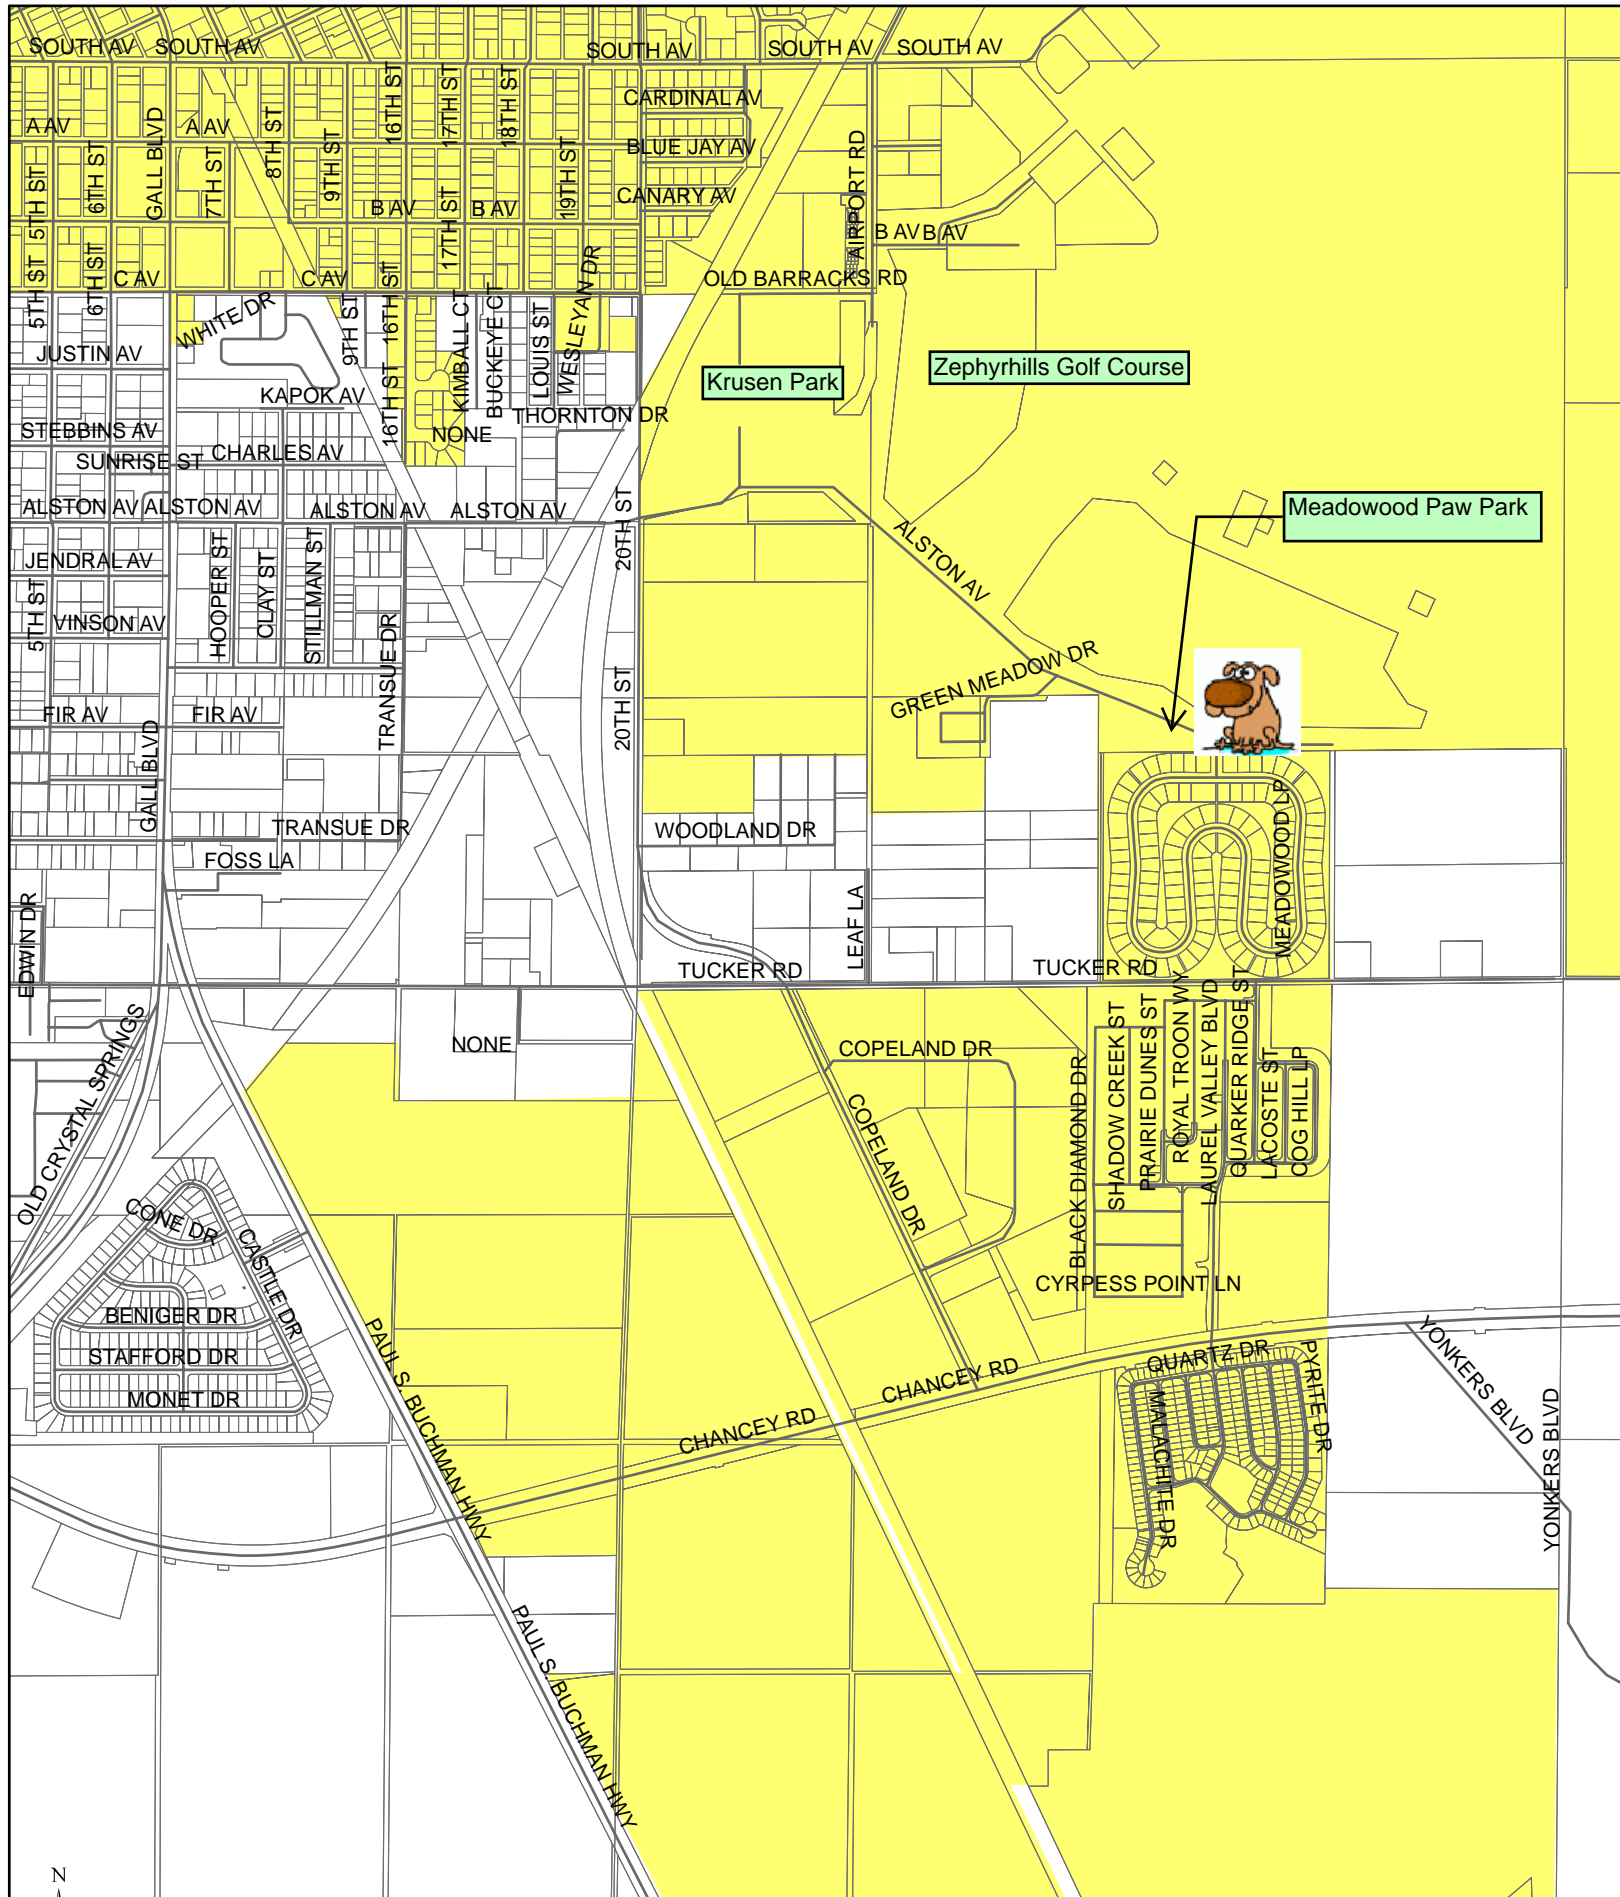

# Meadowood Paw Park

0 700 1,400 2,800 Feet

Legend  
— Roads07  
■ city limit parcels