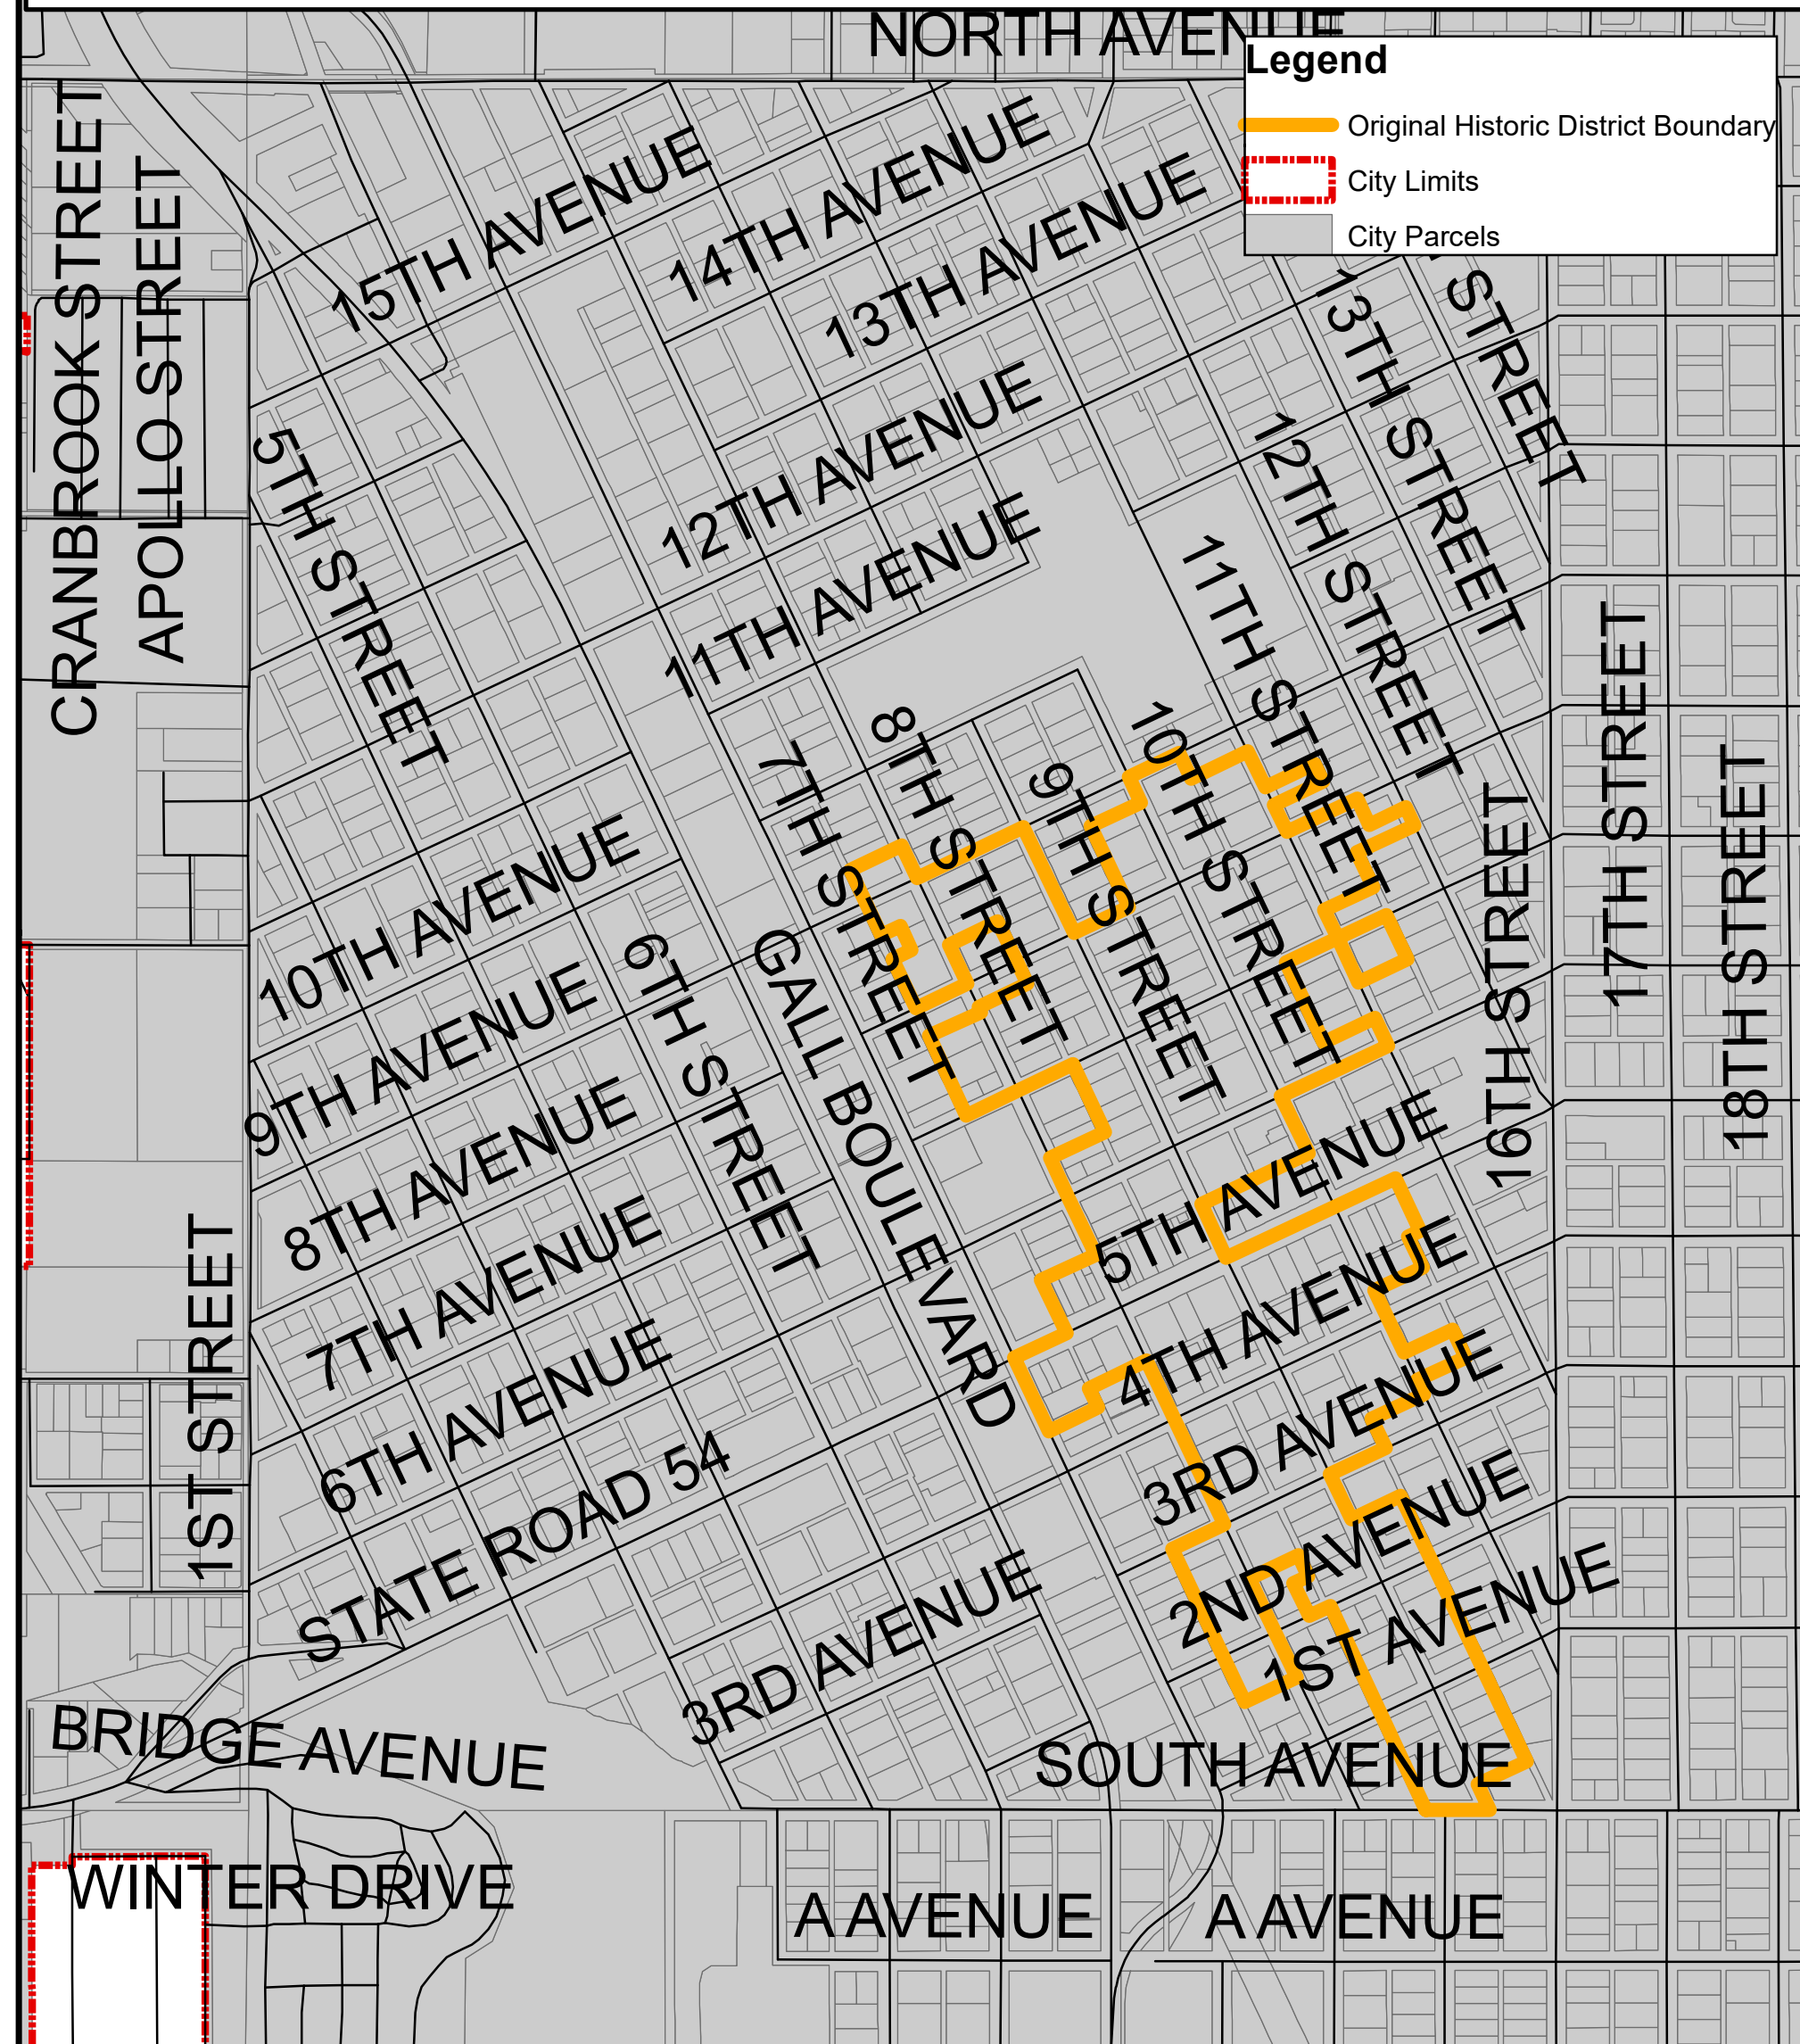

**LEGEND**

- Original Historic District Boundary
- Contributing Structures
- Contributing Structures No Longer Existing

### Zephyrhills Historic District

# City of Zephyrhills Historic District Map

March 2018

NOTE: For Historic Preservation and Planning Purposes Only

Source: Pasco County GIS, Property Appr.  
Prepared 3/8/18 by K. Defranc